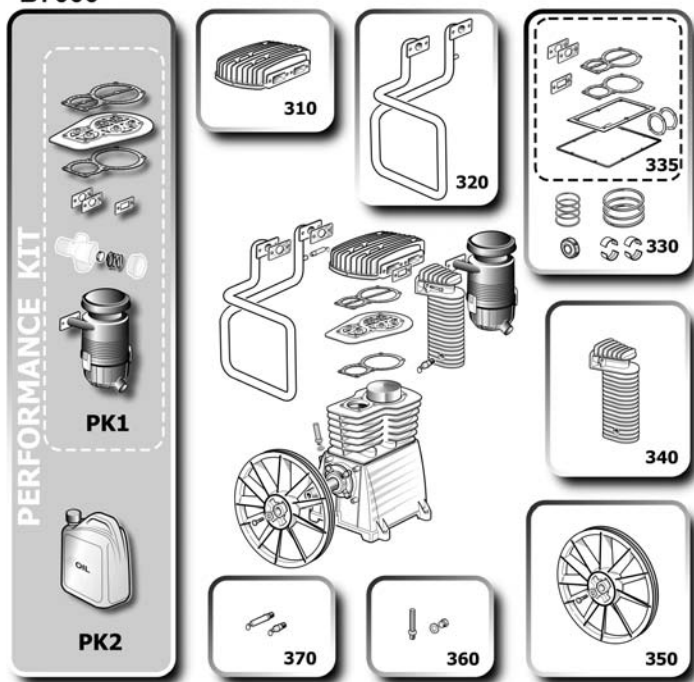

Information

Item 4116020852 Description B 7000/500 FT 7 5 ITALIA

B7000

A7001

Part

Nr.	Item	Description	End	Q.ty
310	2901324969	Cylinder head kit		1.00 PC
310	2901324969	Cylinder head kit	14/06/90	1.00 PC
320	2901324970	Cooler kit		1.00 PC
320	2901324970	Cooler kit	14/06/90	1.00 PC
330	6229028200	Upgrade kit		1.00 PC
330	6229028200	Upgrade kit	14/06/90	1.00 PC
335	8973035130	Joints kit		1.00 PC
335	8973035130	Joints kit	14/06/90	1.00 PC
340	2901324966	Aftercooler kit		1.00 PC