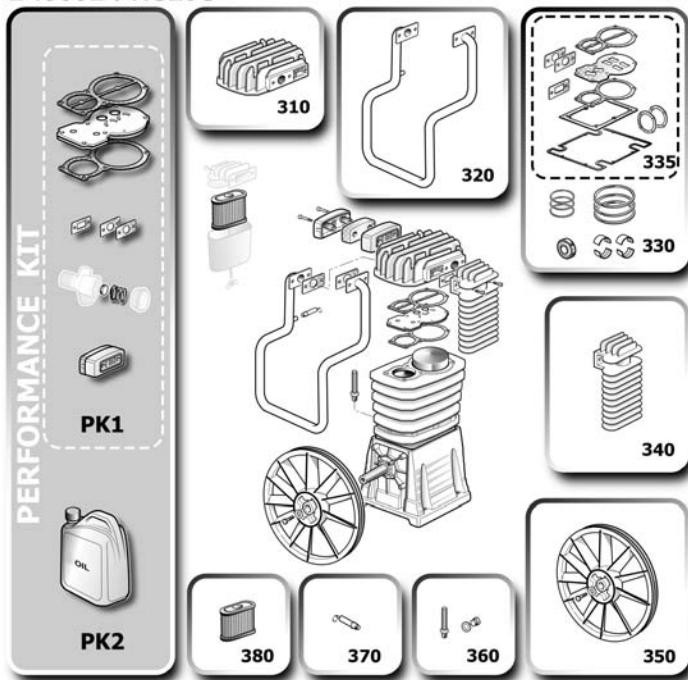

Information

Item 4116007010 Description B 4900/LN/270 FT 4 V400 NT

B4900B / NS29S

A4901

Part

Nr.	Item	Description	End	Q.ty
310	2901324960	Cylinder head kit		1.00 PC
320	2901324961	Cooler kit		1.00 PC
330	6229017300	Upgrade kit		1.00 PC
335	8973035118	Joints kit		1.00 PC
340	2901324962	Aftercooler kit		1.00 PC
350	6229017600	Flywheel kit		1.00 PC
360	2901324950	Oil level kit		1.00 PC
370	2901324963	Safety valve kit		1.00 PC
380	8973035059	Filter cartridge		1.00 PC