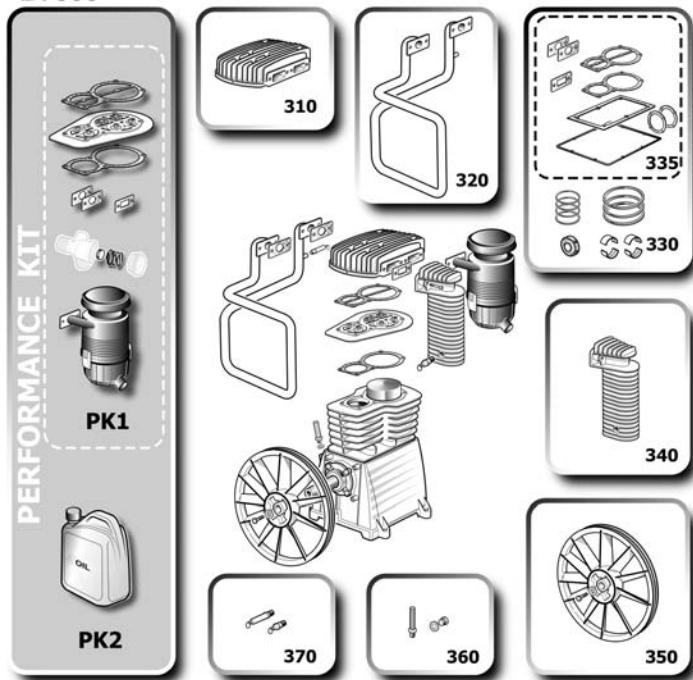

Information

Item 4116021046 Description B 7000/270 FT10 V400 SUPRA

Part

Nr.	Item	Description	End	Q.ty
099	6218740000	Pump		1.00 PC
103	2236102666	Pivot wheel - Foot		1.00 PC
105	6210718300	Non return valve		1.00 PC
106	6210720200	Tap		1.00 PC
107	6210717700	Drain tap		1.00 PC
109	6214345000	Gauge		1.00 PC
110	6210719900	Safety valve		1.00 PC
112	6231943200	Fitting		1.00 PC
118	6231943000	Fitting		1.00 PC

Information

Item 4116021046 Description B 7000/270 FT10 V400 SUPRA

B7000

A7001

Part

Nr.	Item	Description	End	Q.ty
310	2901324969	Cylinder head kit		1.00 PC
320	2901324970	Cooler kit		1.00 PC
330	6229028200	Upgrade kit		1.00 PC
335	8973035130	Joints kit		1.00 PC
340	2901324966	Aftercooler kit		1.00 PC
350	6229020100	Flywheel kit		1.00 PC
360	2901324953	Oil level kit		1.00 PC
370	6229020200	Safety valve kit		1.00 PC
PK1	8973037636	Performance kit		1.00 PC

Part

Nr.	Item	Description	End	Q.ty
PK2	8973037637	Performance kit + oil		1.00 PC

A series of 25 horizontal gray bars, each representing an empty row in a table, stacked vertically. These bars are identical in length and width to the first row of data, indicating a pre-defined structure for a larger list.