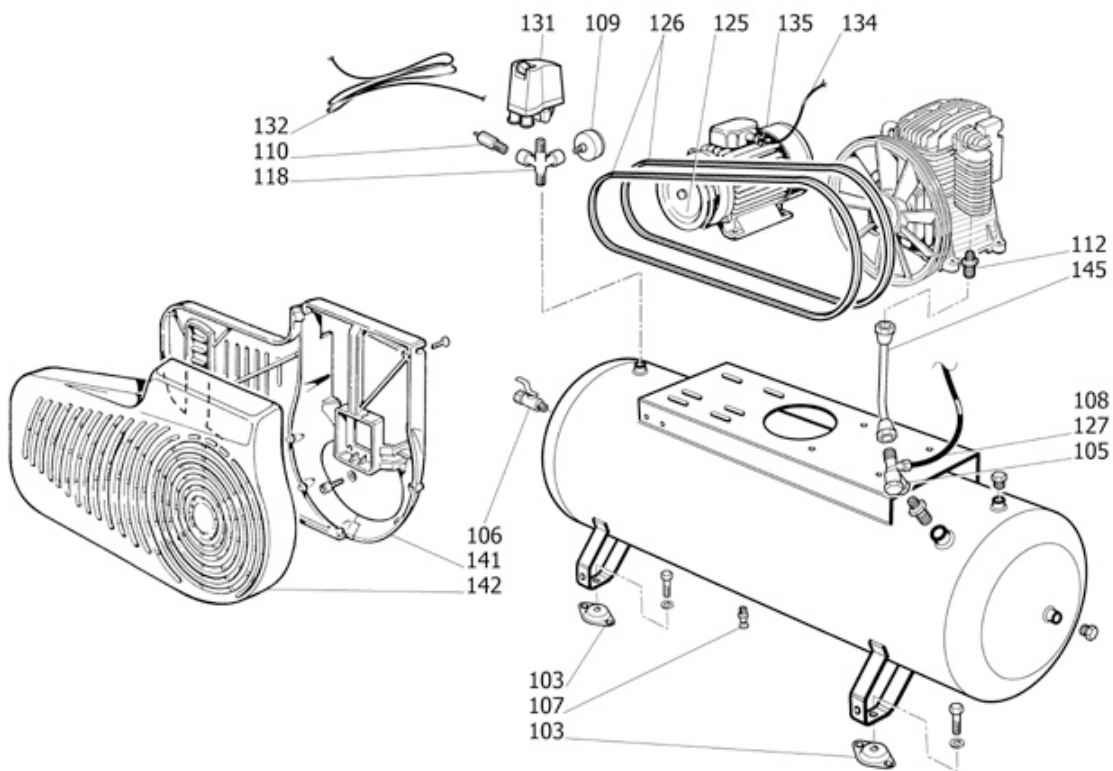

Information

Item 4116021046 Description B 7000/270 FT10 V400 SUPRA

Part

Nr.	Item	Description	End	Q.ty
099	6218740000	Pump		1.00 PC
103	2236102666	Pivot wheel - Foot		1.00 PC
105	6210718300	Non return valve		1.00 PC
106	6210720200	Tap		1.00 PC
107	6210717700	Drain tap		1.00 PC
109	6214345000	Gauge		1.00 PC
110	6210719900	Safety valve		1.00 PC
112	6231943200	Fitting		1.00 PC
118	6231943000	Fitting		1.00 PC

Information

Item 4116021046 Description B 7000/270 FT10 V400 SUPRA

B7000

A7001

Part

Nr.	Item	Description	End	Q.ty
310	2901324969	Cylinder head kit		1.00 PC
320	2901324970	Cooler kit		1.00 PC
330	6229028200	Upgrade kit		1.00 PC
335	8973035130	Joints kit		1.00 PC
340	2901324966	Aftercooler kit		1.00 PC
350	6229020100	Flywheel kit		1.00 PC
360	2901324953	Oil level kit		1.00 PC
370	6229020200	Safety valve kit		1.00 PC
PK1	8973037636	Performance kit		1.00 PC

Part

Nr.	Item	Description	End	Q.ty
PK2	8973037637	Performance kit + oil		1.00 PC

A series of 25 horizontal gray bars, each representing an empty row in a table, stacked vertically. These bars are identical in length and width to the first row of data, indicating a pre-defined structure for a larger list.