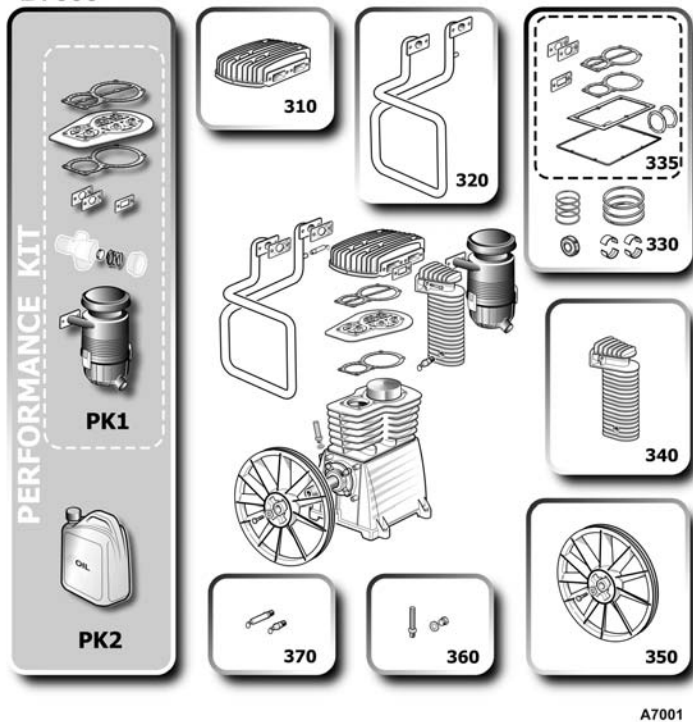

Information

Item 4116020948 Description B 7000/500 FT 10 V400 SUPRA

B7000

A7001

Part

Nr.	Item	Description	End	Q.ty
310	2901324969	Cylinder head kit		1.00 PC
320	2901324970	Cooler kit		1.00 PC
330	6229028200	Upgrade kit		1.00 PC
335	8973035130	Joints kit		1.00 PC
340	2901324966	Aftercooler kit		1.00 PC
350	6229020100	Flywheel kit		1.00 PC
360	2901324953	Oil level kit		1.00 PC
370	6229020200	Safety valve kit		1.00 PC
PK1	8973037636	Performance kit		1.00 PC