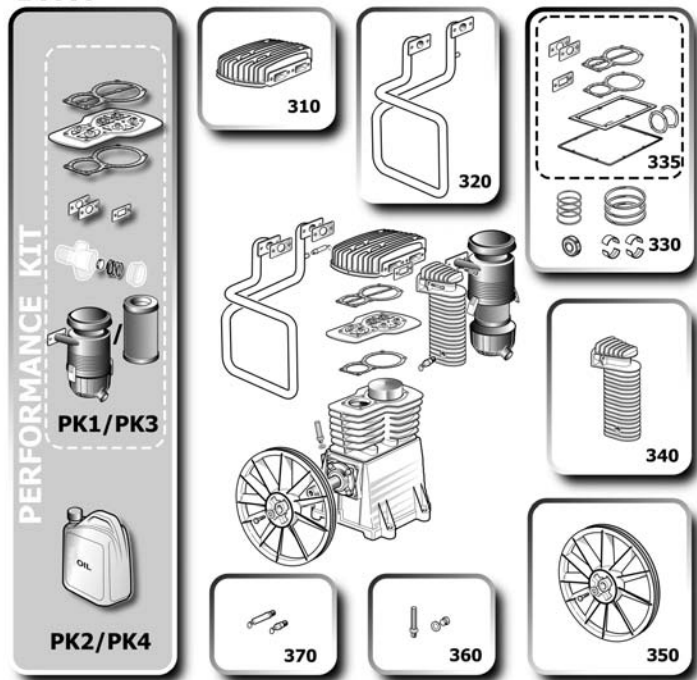

Information

Item 4116020436 Description B 6000/270 CT7 5 V400 SUPRA

B6000

A6001

Part

Nr.	Item	Description	End	Q.ty
310	2901324967	Cylinder head kit		1.00 PC
320	2901324968	Cooler kit		1.00 PC
330	6229027600	Upgrade kit		1.00 PC
335	8973035123	Joints kit		1.00 PC
340	2901324966	Aftercooler kit		1.00 PC
350	6229020100	Flywheel kit		1.00 PC
360	2901324952	Oil level kit		1.00 PC
370	6229020200	Safety valve kit		1.00 PC
PK1	8973037632	Performance kit		1.00 PC